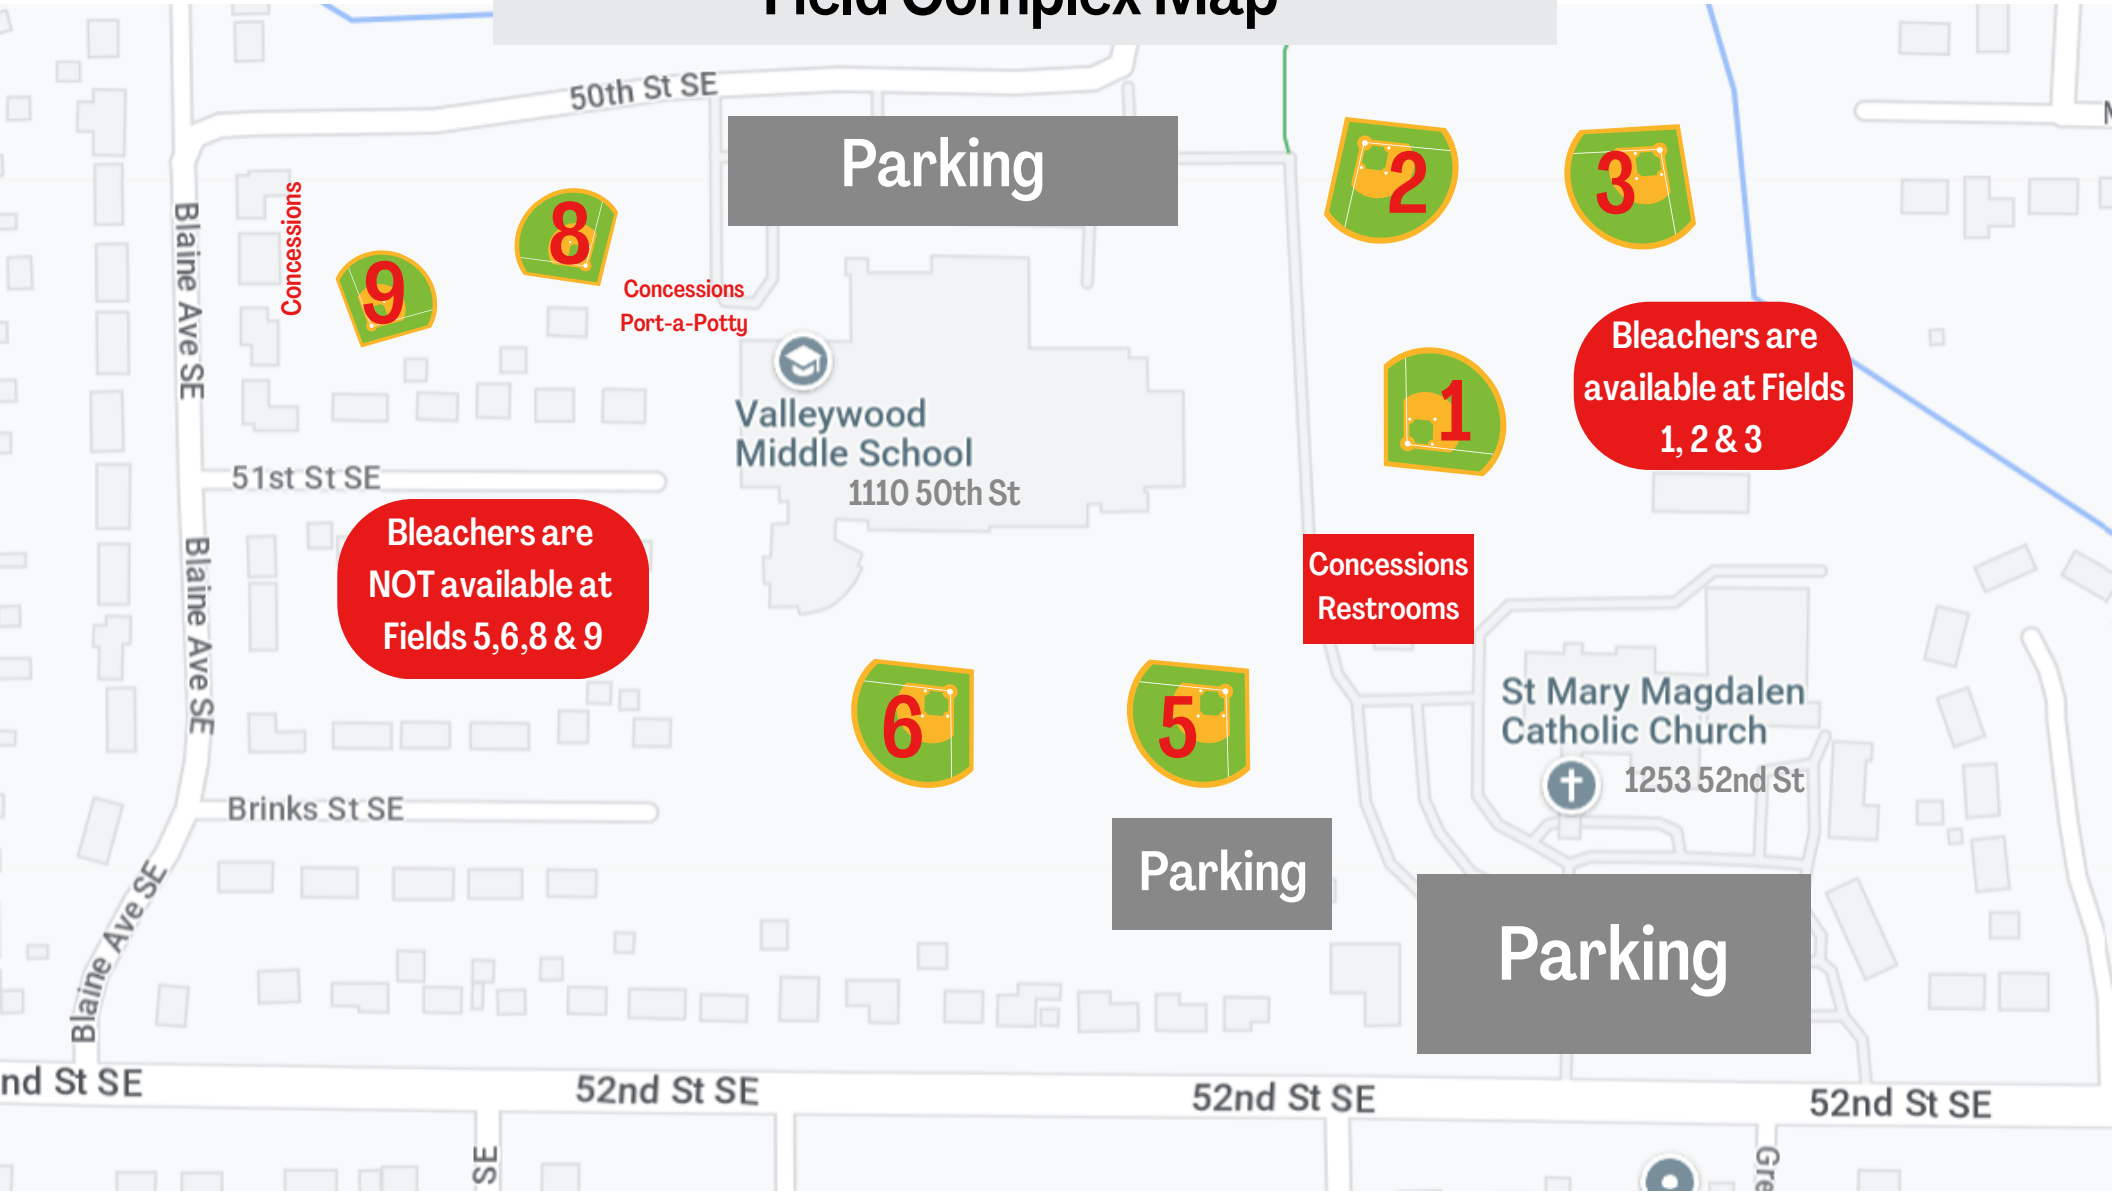

Kentwood Baseball & Softball League Field Complex Map

Parking

Bleachers are NOT available at Fields 5, 6, 8 & 9

Bleachers are available at Fields 1, 2 & 3

Concessions Restrooms

Parking

Parking

Valleywood Middle School
1110 50th St